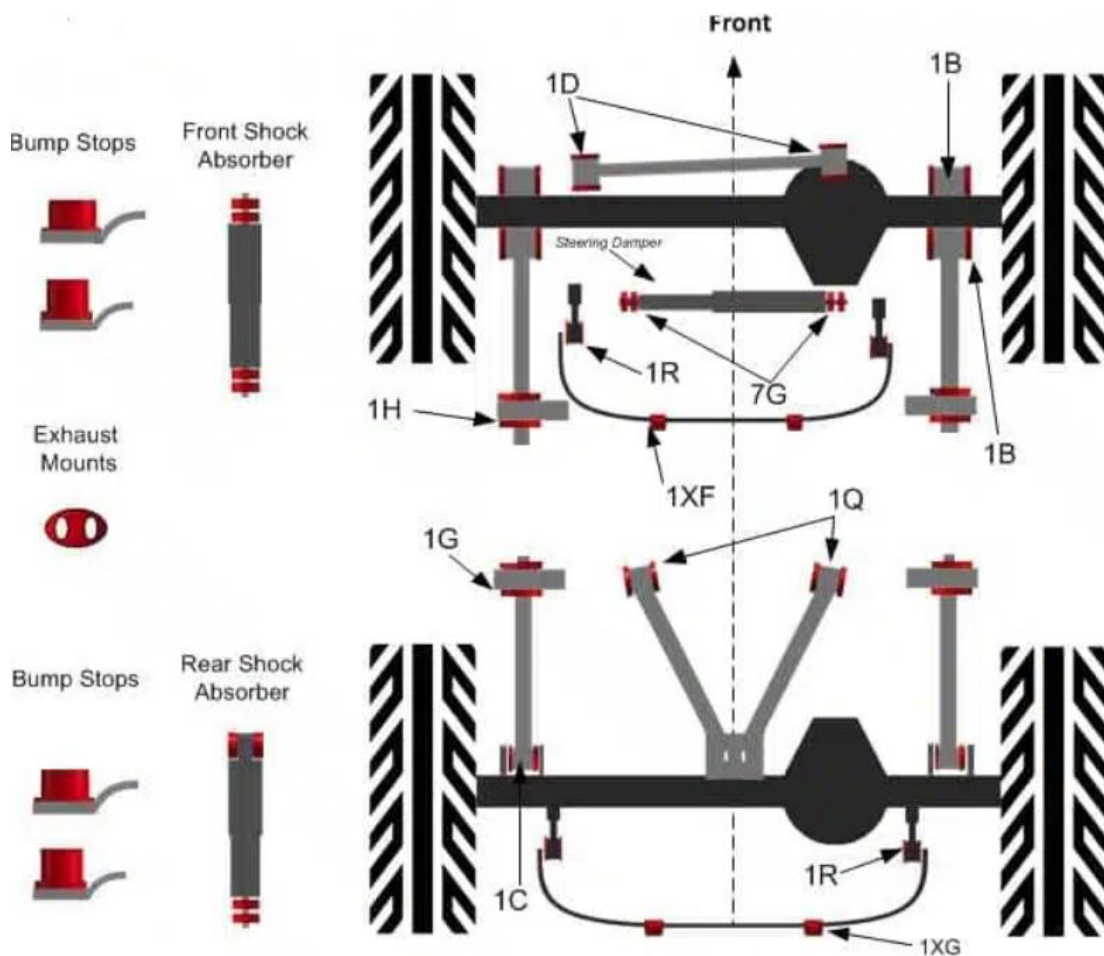

Polybush®

STEERING DAMPER BUSH KIT

COMFORT BLUE KIT15

Range Rover Classic to 1994

Discovery 1

Part Number: RA1604PBB

QUALITY PARTS AND ACCESSORIES

Triumph House, Sleaford Road, Bracebridge Heath, Lincoln LN4 2NA,
England Telephone: 01522 568000 | E-mail: sales@rimmerbros.com